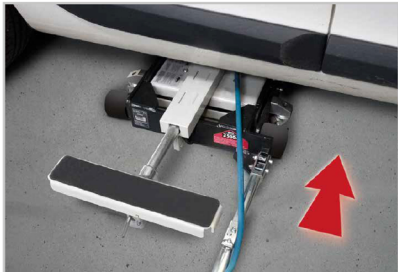

SPOT LIFT PRO MOB

CODE: 055896

Ideal for all body and mechanical works, this 100% pneumatic lift is designed to lift the front or rear of a vehicle (2.5 T maximum) up to a height of 1.5 m without any physical effort. The wheels allow to rotate the vehicle up to 360°.

Its design makes it easy to slide it underneath the vehicle (14 cm in low position).

Articulated arm

Control pneumatic up/down.

2 height-extension adaptors for 4x4 (options : ref. 048751)

Steel pad with a non-slip rubber coating.

Setting of the pads height.

Height-adjustable support to secure the vehicle when lifted.

Wheel used to rotate the vehicle up to 360°.

Easy installation using the dowel pin system.

The SPOT LIFT PRO MOB improves productivity and allows you to work in better conditions, in upright position.