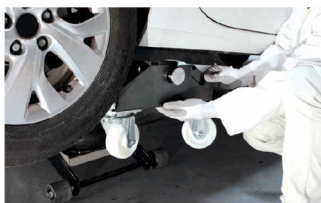

SPOT LIFT PRO MOB

CODE: 055896

Ideal for all body and mechanical works, this 100% pneumatic lift is designed to lift the front or rear of a vehicle (2.5 T maximum) up to a height of 1.5 m without any physical effort. The wheels allow to rotate the vehicle up to 360°.

Its design makes it easy to slide it underneath the vehicle (14 cm in low position).

Articulated arm

Control pneumatic up/down.

2 height-extension adaptors for 4x4 (options : ref. 048751)

Steel pad with a non-slip rubber coating.

Setting of the pads height.

Height-adjustable support to secure the vehicle when lifted.

Wheel used to rotate the vehicle up to 360°.

Easy installation using the dowel pin system.

The SPOT LIFT PRO MOB improves productivity and allows you to work in better conditions, in upright position.